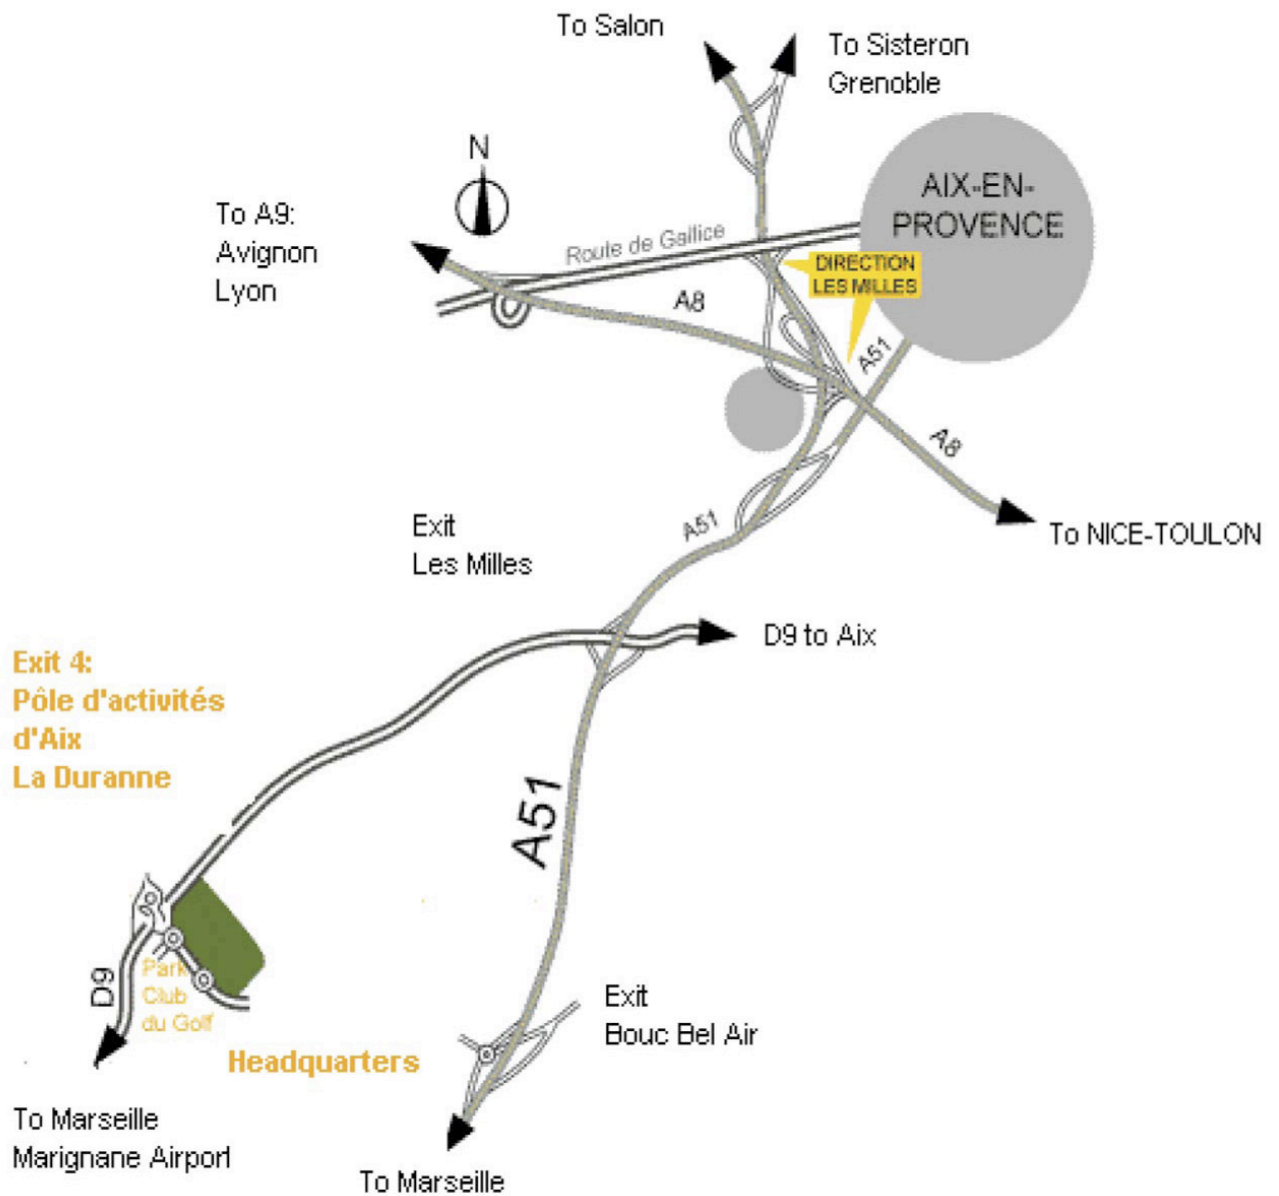

Maps

INSIDE Secure Details :

41, Parc Club du Golf
13856 Aix-en-Provence
cedex 3-France
Tel : + 33 (0) 4 42 39 63 00
Fax : +33 (0) 4 42 39 63 19

e-mail : info@insidefr.com