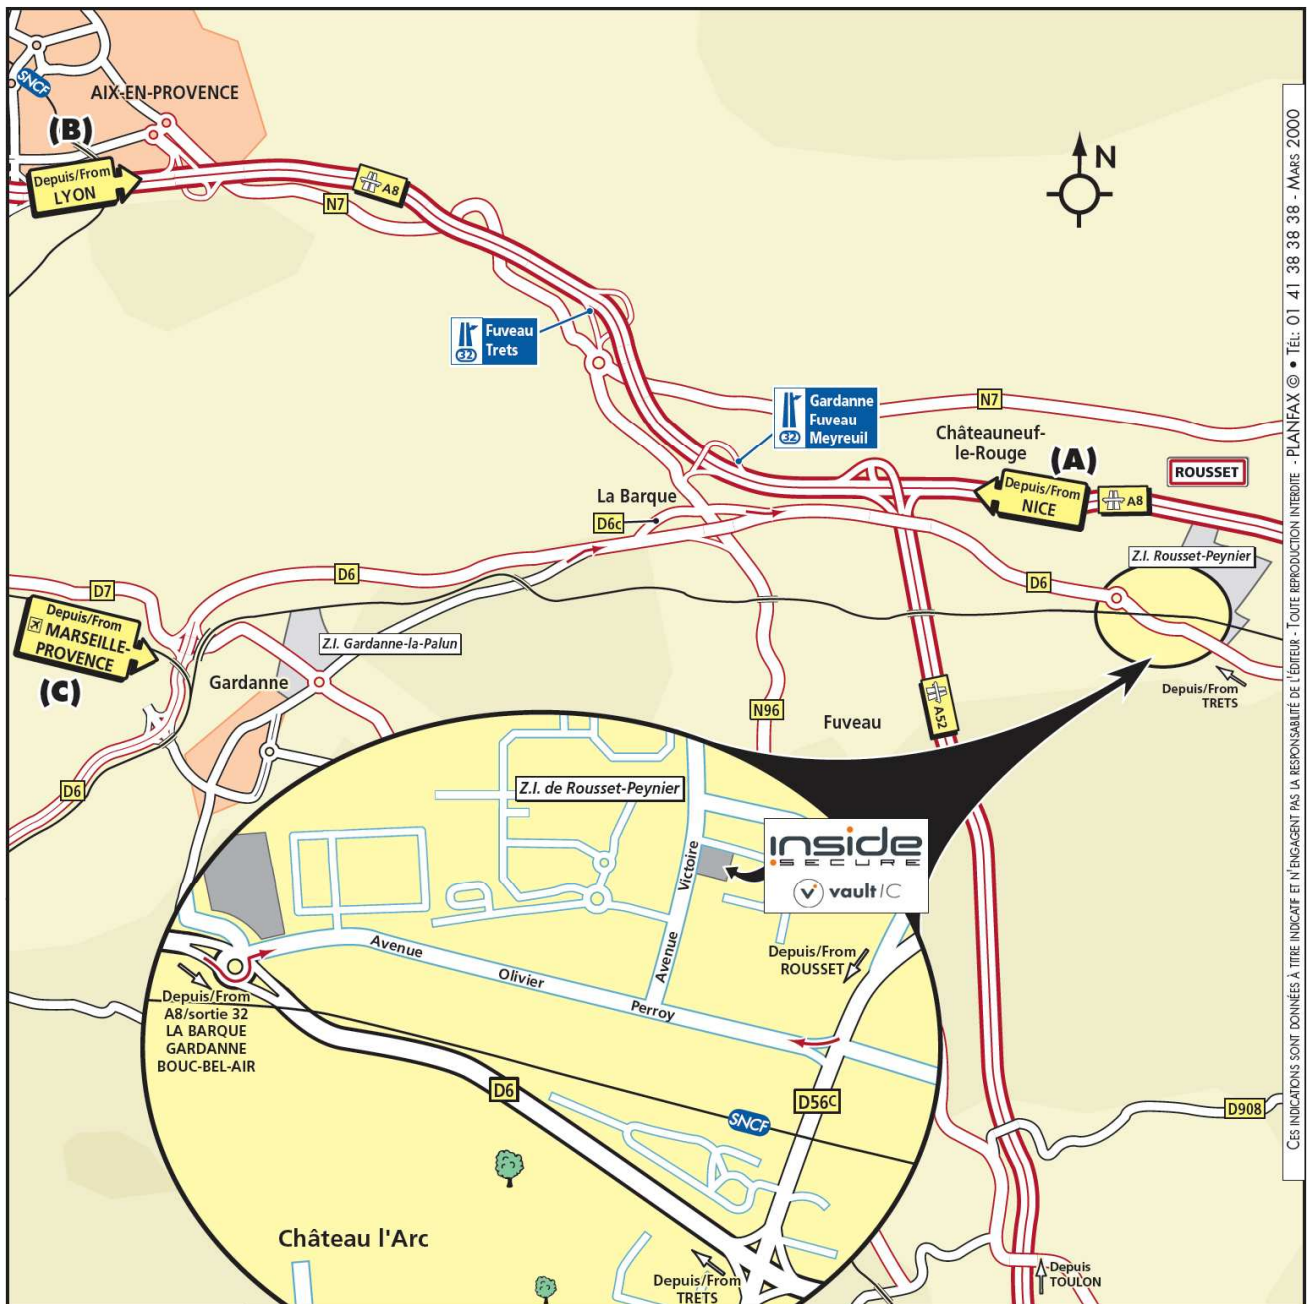

At the roundabout, turn left in the direction of Z.I de Rousset-Peynier (then see zoom).

#### **From Marseille-Provence Airport (C)**

Get on A7 in the direction of Marseille.

After the tunnel, take the fork in the road for A51/Aix en Provence and then take the Bouc Bel Air exit.

Keep to the right and head in the direction of Gardanne. At Gardanne, get on the D6 in the direction of Trets/Z.I de Rousset-Peynier.

At the roundabout, turn left in the direction of Z.I de Rousset-Peyni (then see zoom).

## Maps